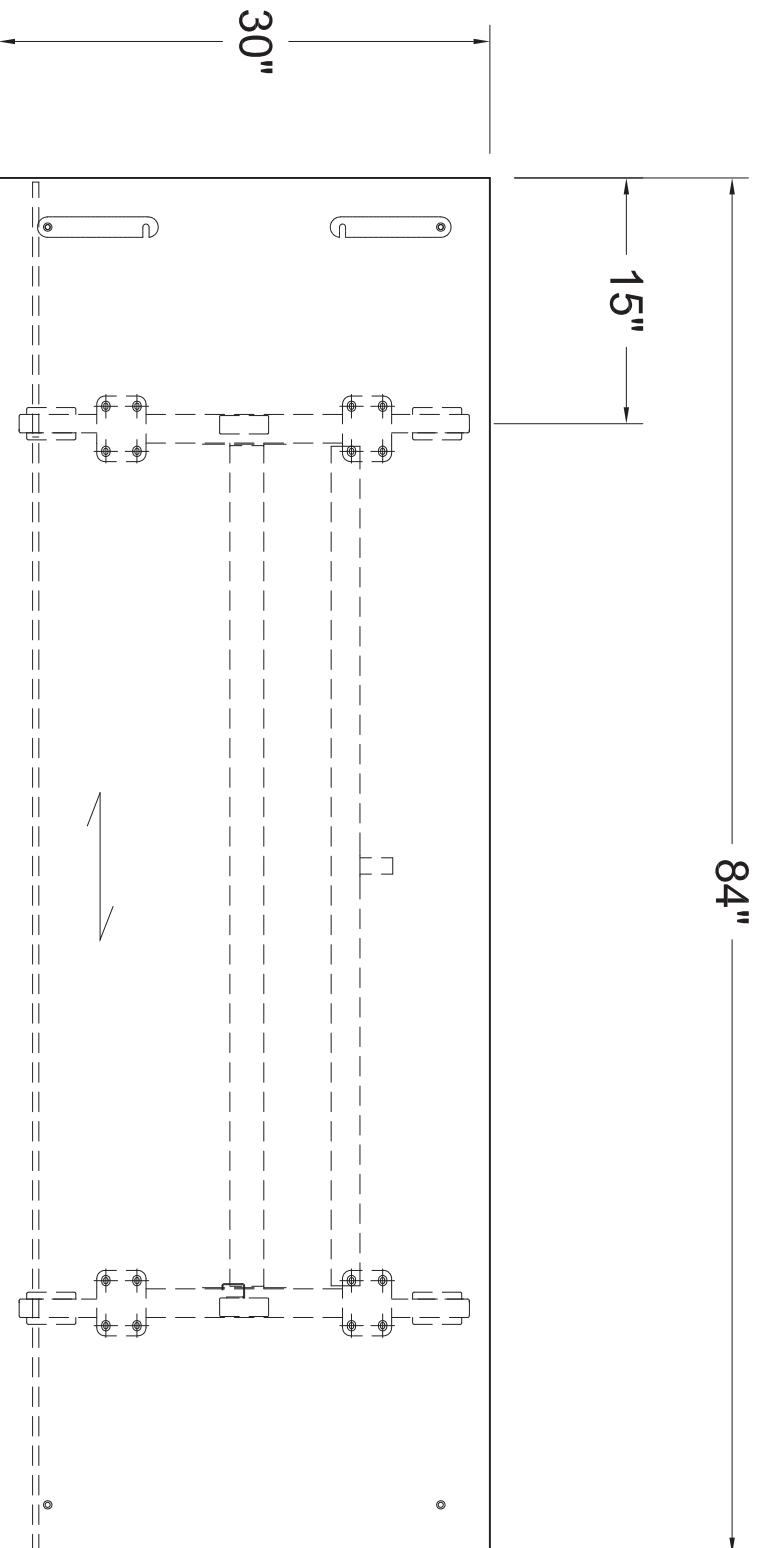

PLAN VIEW

84" x 30" METRONOME FLIP TOP TABLE

THIS DRAWING IS CONFIDENTIAL AND PROPRIETARY. NO PART OF THIS DRAWING MAY BE COPIED, DISCLOSED TO ANY THIRD PARTY OR USED FOR ANY PURPOSE WITHOUT THE EXPRESS WRITTEN AUTHORIZATION OF NIENKAMPER FURNITURE & ACCESSORIES